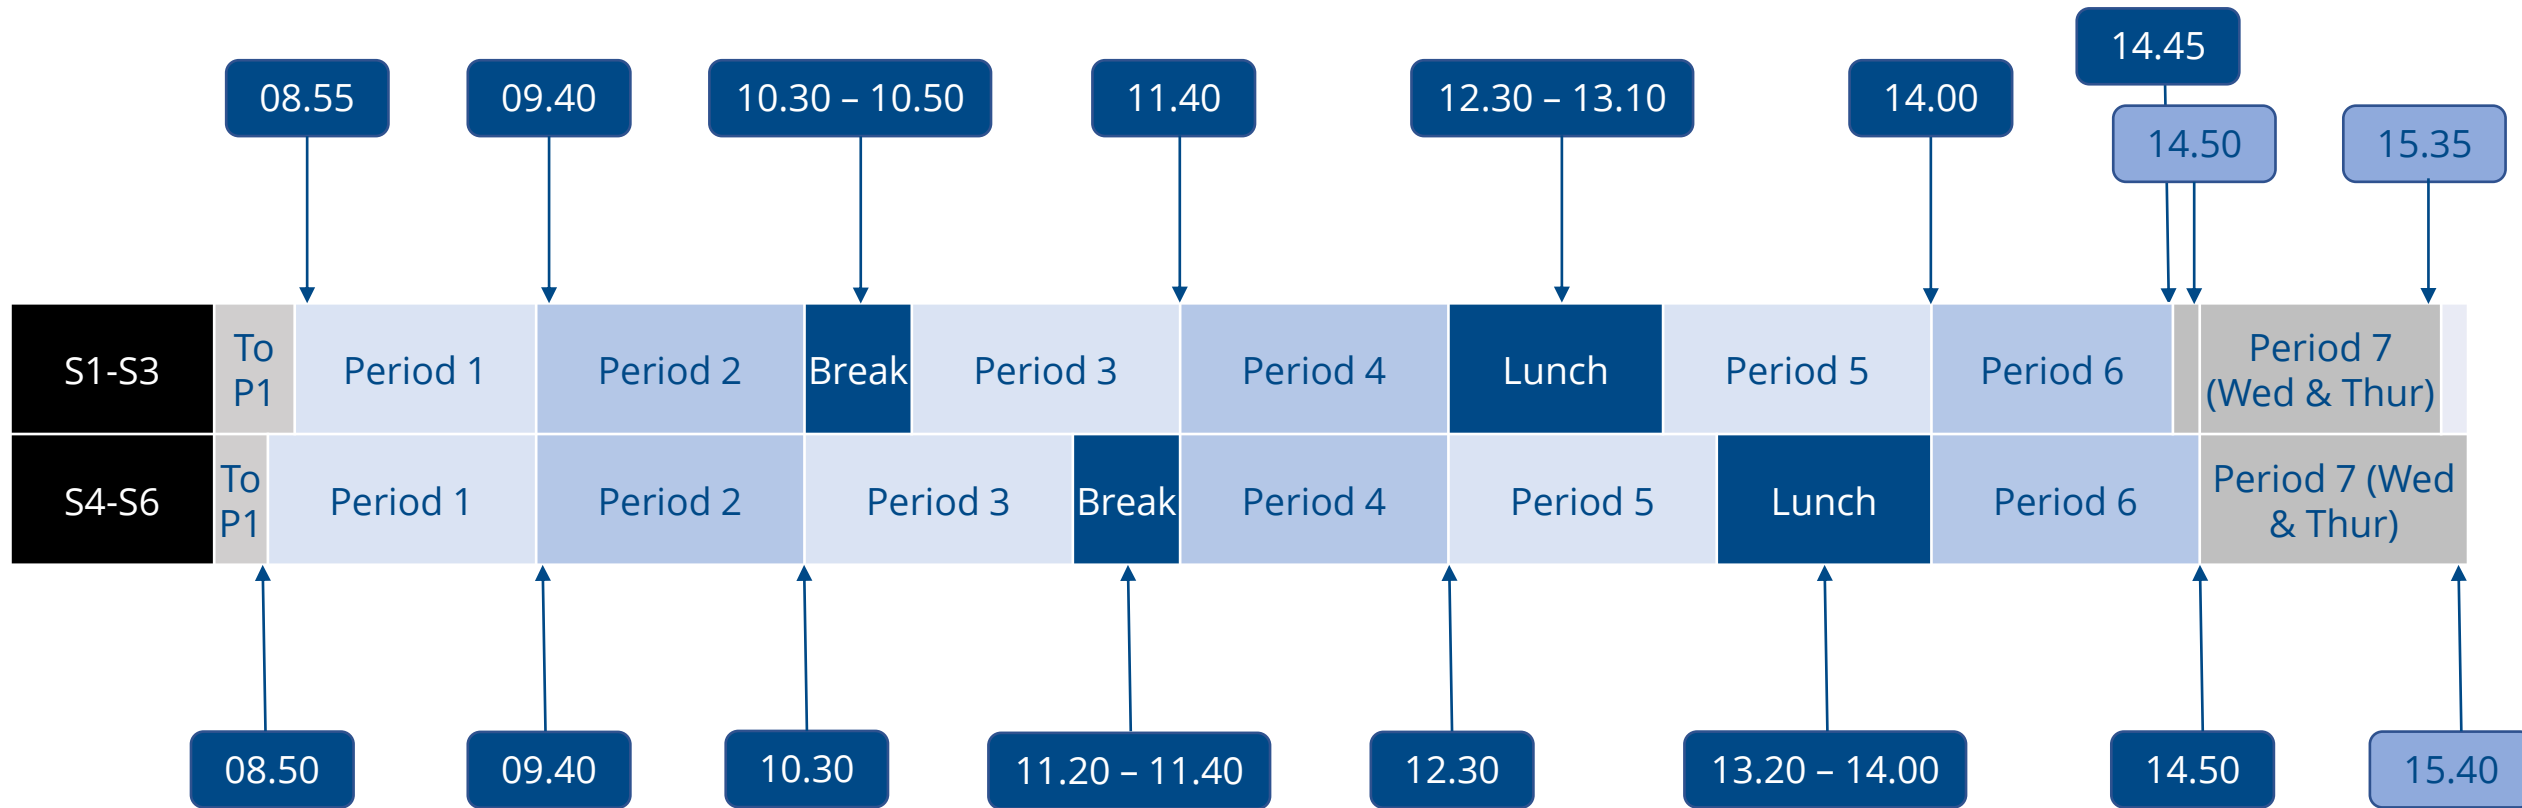

Changes to the School Day

Key Features

No Registration

Staggered Start / Ends to Day

Staggered Break / Lunch

40 minute Lunch

Equity for Staff & Students

Early Finish

Temporary Changes to Inverurie Academy School Day – from August 2020

AMBITION
INCLUSION
INTEGRITY
RESPECT

Revised School Day – Aug 2020

Year	Start (P1)	P2	Break	P3	P4	Lunch	P5	P6 (End)	P7 (End)
S1	08.55 – 09.40	09.40 – 10.30	10.30 – 10.50	10.50 – 11.40	11.40 – 12.30	12.30 – 13.10	13.10 – 14.00	14.00 – 14.45*	14.50 – 15.35
S2	08.55 – 09.40	09.40 – 10.30	10.30 – 10.50	10.50 – 11.40	11.40 – 12.30	12.30 – 13.10	13.10 – 14.00	14.00 – 14.45*	14.50 – 15.35
S3	08.55 – 09.40	09.40 – 10.30	10.30 – 10.50	10.50 – 11.40	11.40 – 12.30	12.30 – 13.10	13.10 – 14.00	14.00 – 14.45*	14.50 – 15.35
Year	Start (P1)	P2	P3	Break	P4	P5	Lunch	P6 (End)	P7 (End)
S4	08.50 – 09.40	09.40 – 10.30	10.30 – 11.20	11.20 – 11.40	11.40 – 12.30	12.30 – 13.20	13.20 – 14.00	14.00 – 14.50	14.50 – 15.40
S5	08.50 – 09.40	09.40 – 10.30	10.30 – 11.20	11.20 – 11.40	11.40 – 12.30	12.30 – 13.20	13.20 – 14.00	14.00 – 14.50	14.50 – 15.40
S6	08.50 – 09.40	09.40 – 10.30	10.30 – 11.20	11.20 – 11.40	11.40 – 12.30	12.30 – 13.20	13.20 – 14.00	14.00 – 14.50	14.50 – 15.40